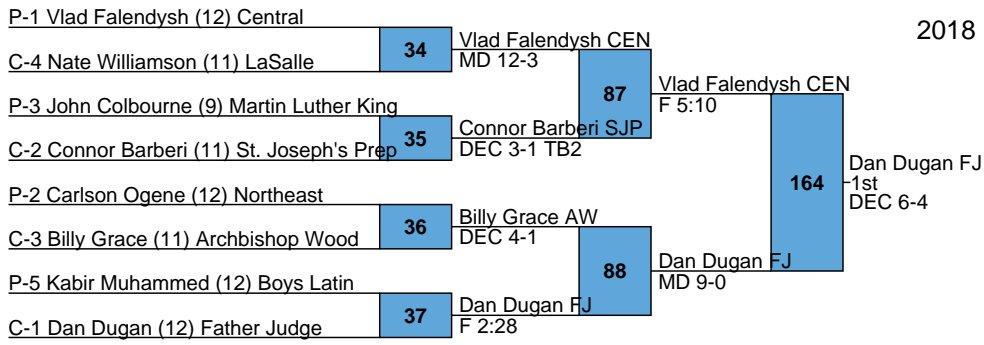

L33 Liam Jones AW

159

Christian Petrucci RC
3rd
DEC 5-4

L123 Adam Staples SJP

160

Liam Jones AW
5th
DEC 4-3

L124 Liam Jones AW

DEC 3-2