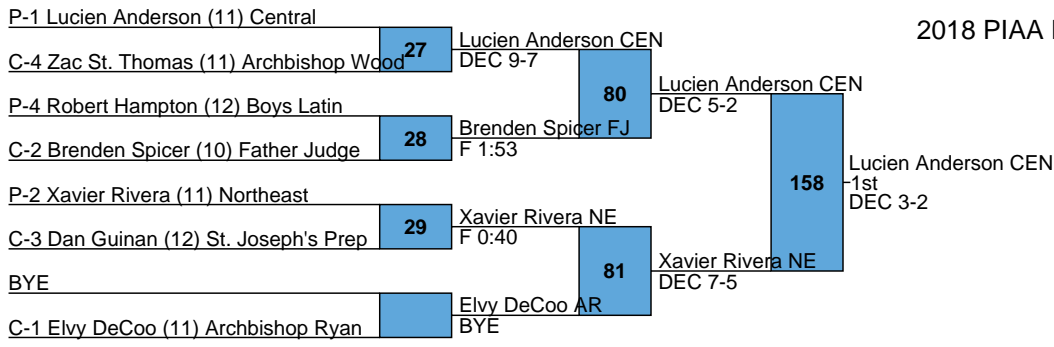

154

Steven Lebron PAL

L120 Nick Henry CEN

5th
DEC 7-5

F 1:12

2018 PIAA D12 AAA

Varsity

152