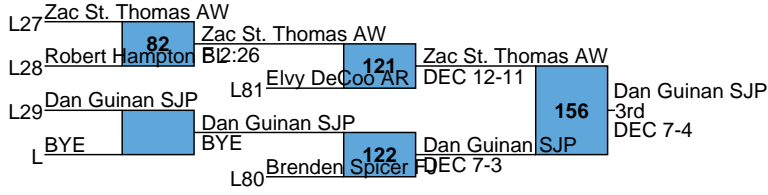

154

Steven Lebron PAL

L120 Nick Henry CEN

5th
DEC 7-5

F 1:12

2018 PIAA D12 AAA

Varsity

152